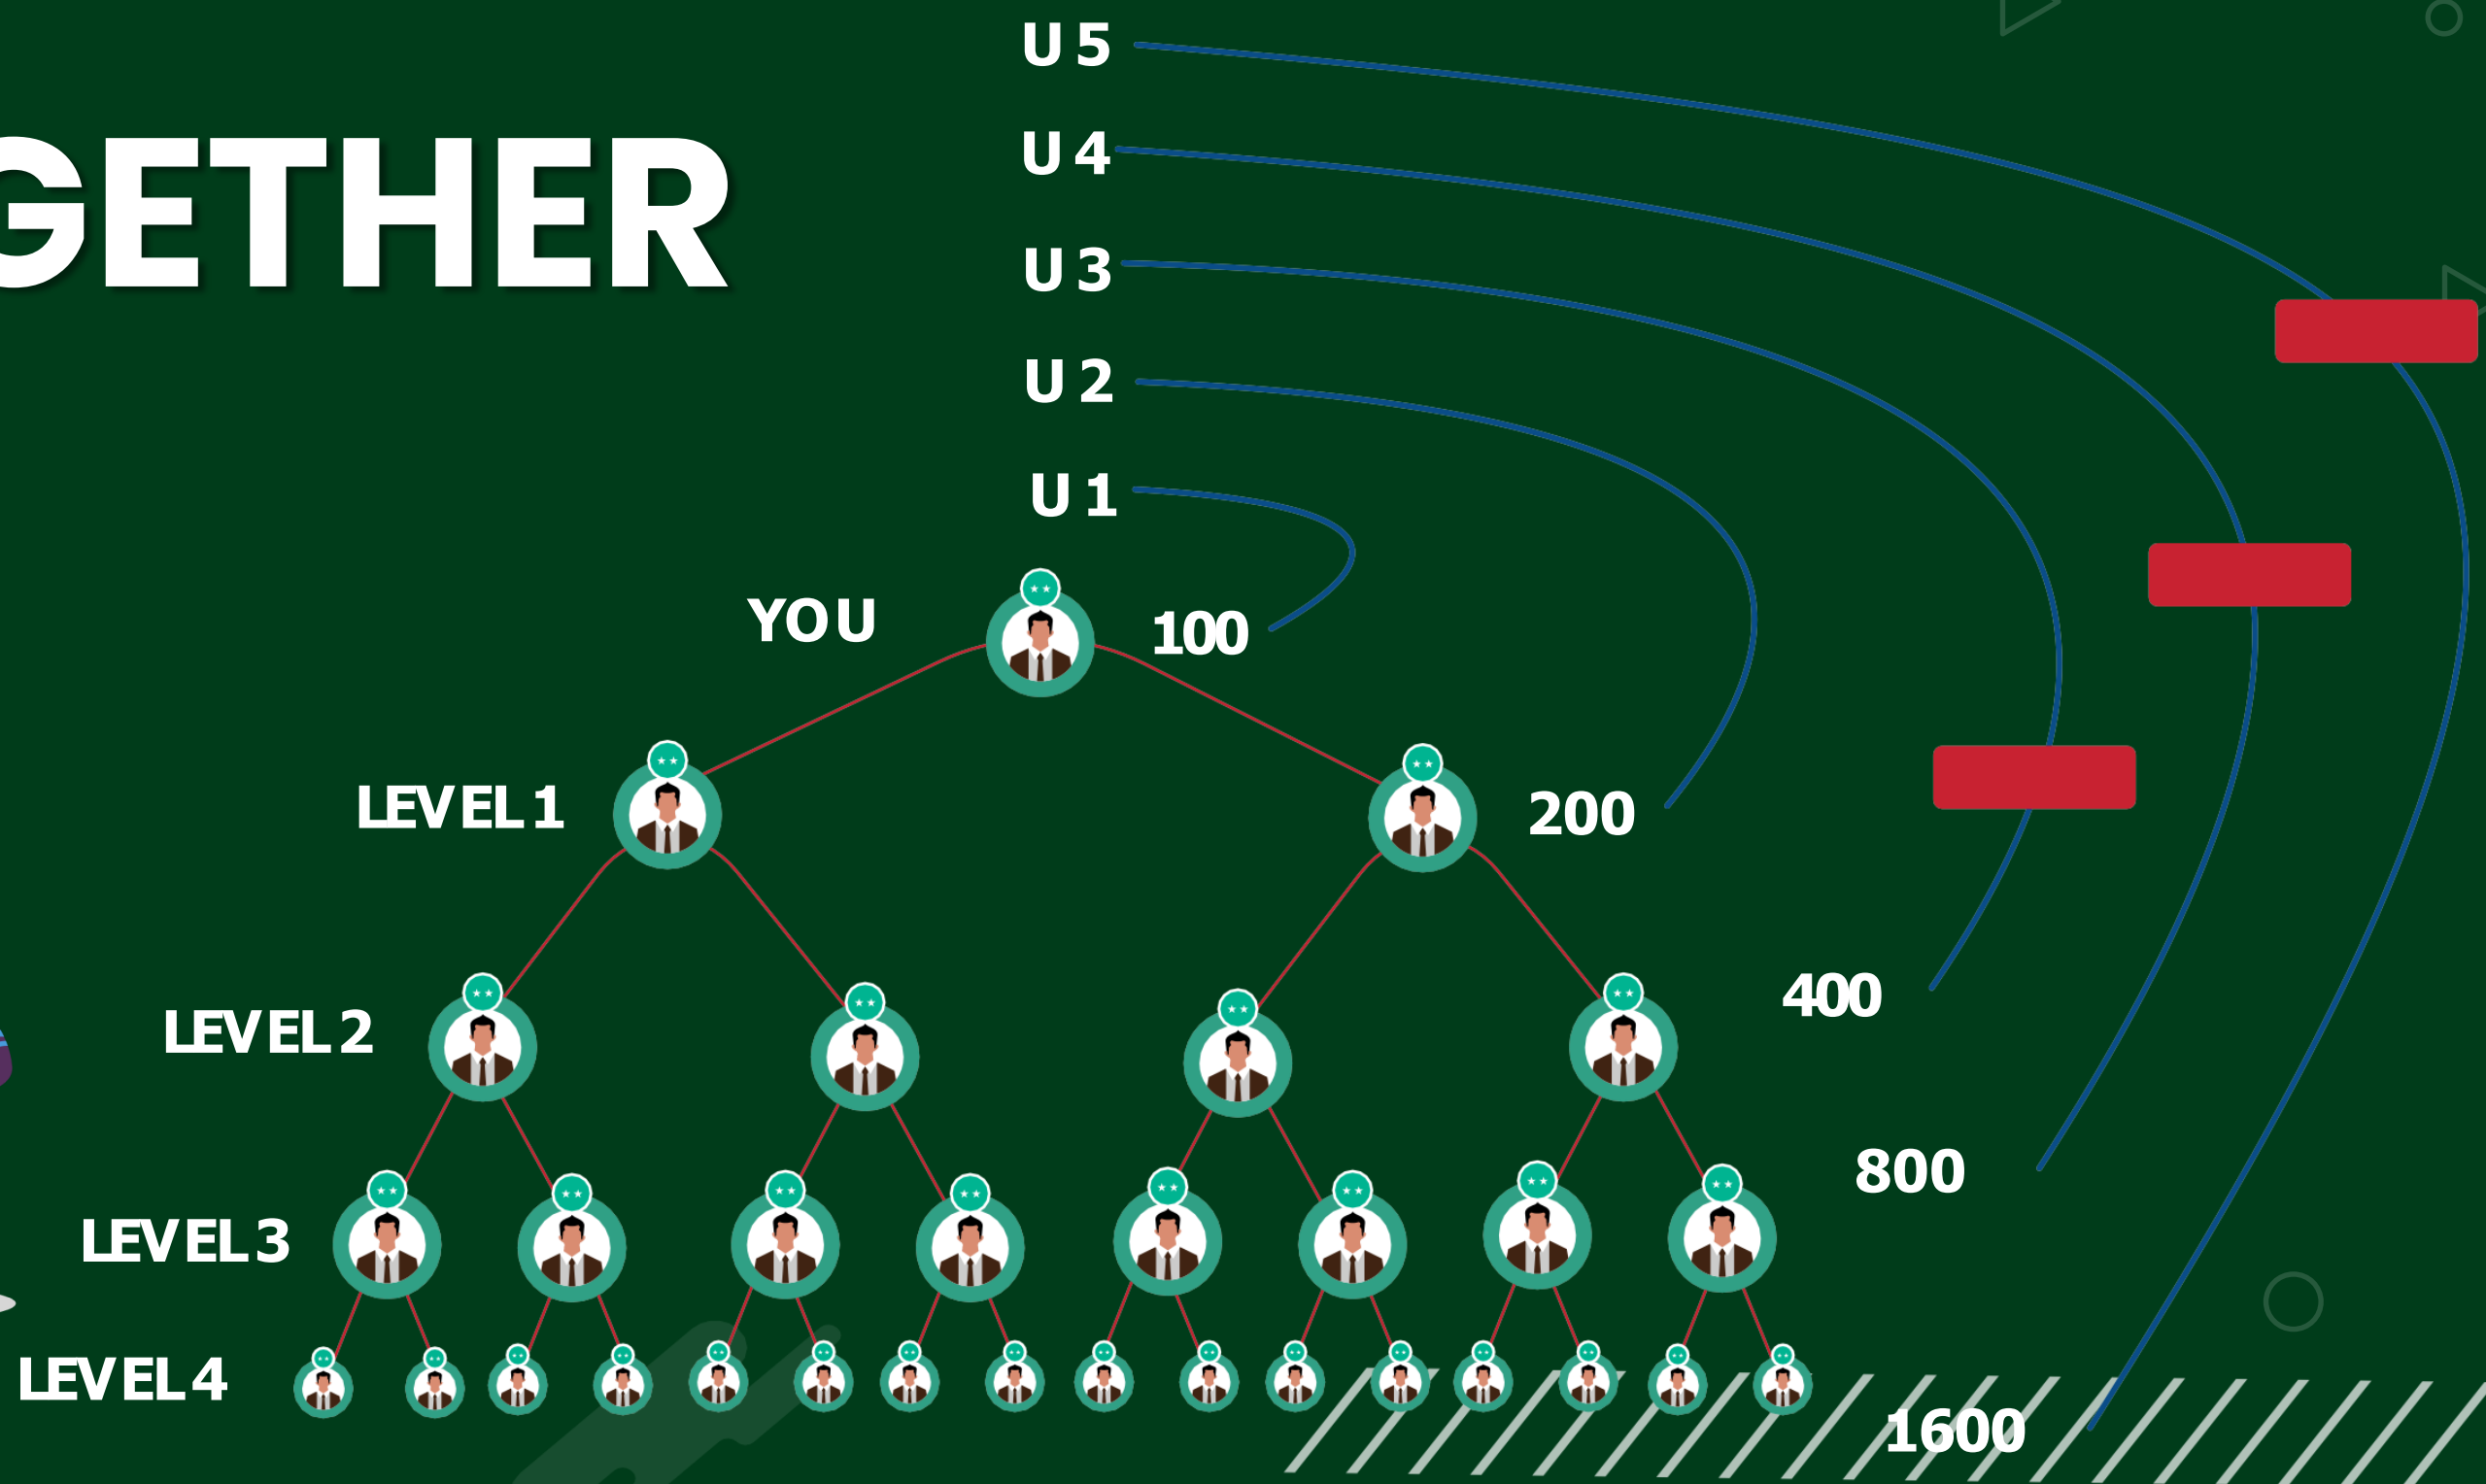

www.openhelpindia.com

S.No.	Helping Amount	Team	Profit
01	100	10	1000/-
02	200	100	20,000/-
03	400	1000	4,00,000/-
04	800	10000	80,00,000/-
05	1600	100000	16,00,00,000/-
06	3200	1000000	3,20,00,00,000
07	6400	10000000	64,00,00,00,000
08	12,800	100000000	12,80,00,00,00,000/-

Level Income

www.openhelpindia.com

S.No.	Team	Helping Amount	Total Amount	Help	Profit
01	2	100	200	200	0
02	4	200	800	400	400/-
03	8	400	3200	800	2400/-
04	16	800	12,800	1600	11,200/-
05	32	1600	51,200	3200	48,000/-
06	64	3200	2,04,800	6400	1,98,400/-
07	128	6400	8,19,200	12,800	8,06,400/-
08	256	12,800	32,76,800	---	32,76,800/-
Total Income :-					43,43,600/-

**50 Direct + 1000 Team
+3rd Rank
Rs. 10,000/- Cash**

**100 Direct + 5000 Team
+4th Rank
Bike Or Rs. 50,000/-**

**200 Direct + 10000 Team
+5th Rank
Car Or Rs. 5,00,000/-**

**200 Direct + 15000 Team
+6th Rank
Scorpio S11**

**250 Direct + 20000 Team
+7th Rank
Jeep Compass**

**500 Direct + 50000 Team
+8th Rank
Bmw-M-BEZ**

HELP TOGETHER

TERMS & CONDITIONS

- **In The Open Help India Platform, It Is Clear As To Whom To Donate And From Whom To Receive Donations.**
- **In This Plan You Have To Donate To Your Up Line And Take Donations From All The Members Of Your Eight Levels.**
- **Before Donating, You Should Automatically Contact The Person To Whom You Want To Donate Through Mobile And Upon Receiving The Donation, Definitely Approve It From The Person From Whom You Want To Receive The Donation.**
- **If Any Kind Of Irregularity Or Complaint Is Found In Giving And Receiving Donations, Their Id Will Be Blocked By The System.**
- **Here One Is Neither Forced To Donate Nor To Accept Donations.**
- **Here We Give Donations As Per Our Wish And Take Donations As Per Our Wish.**